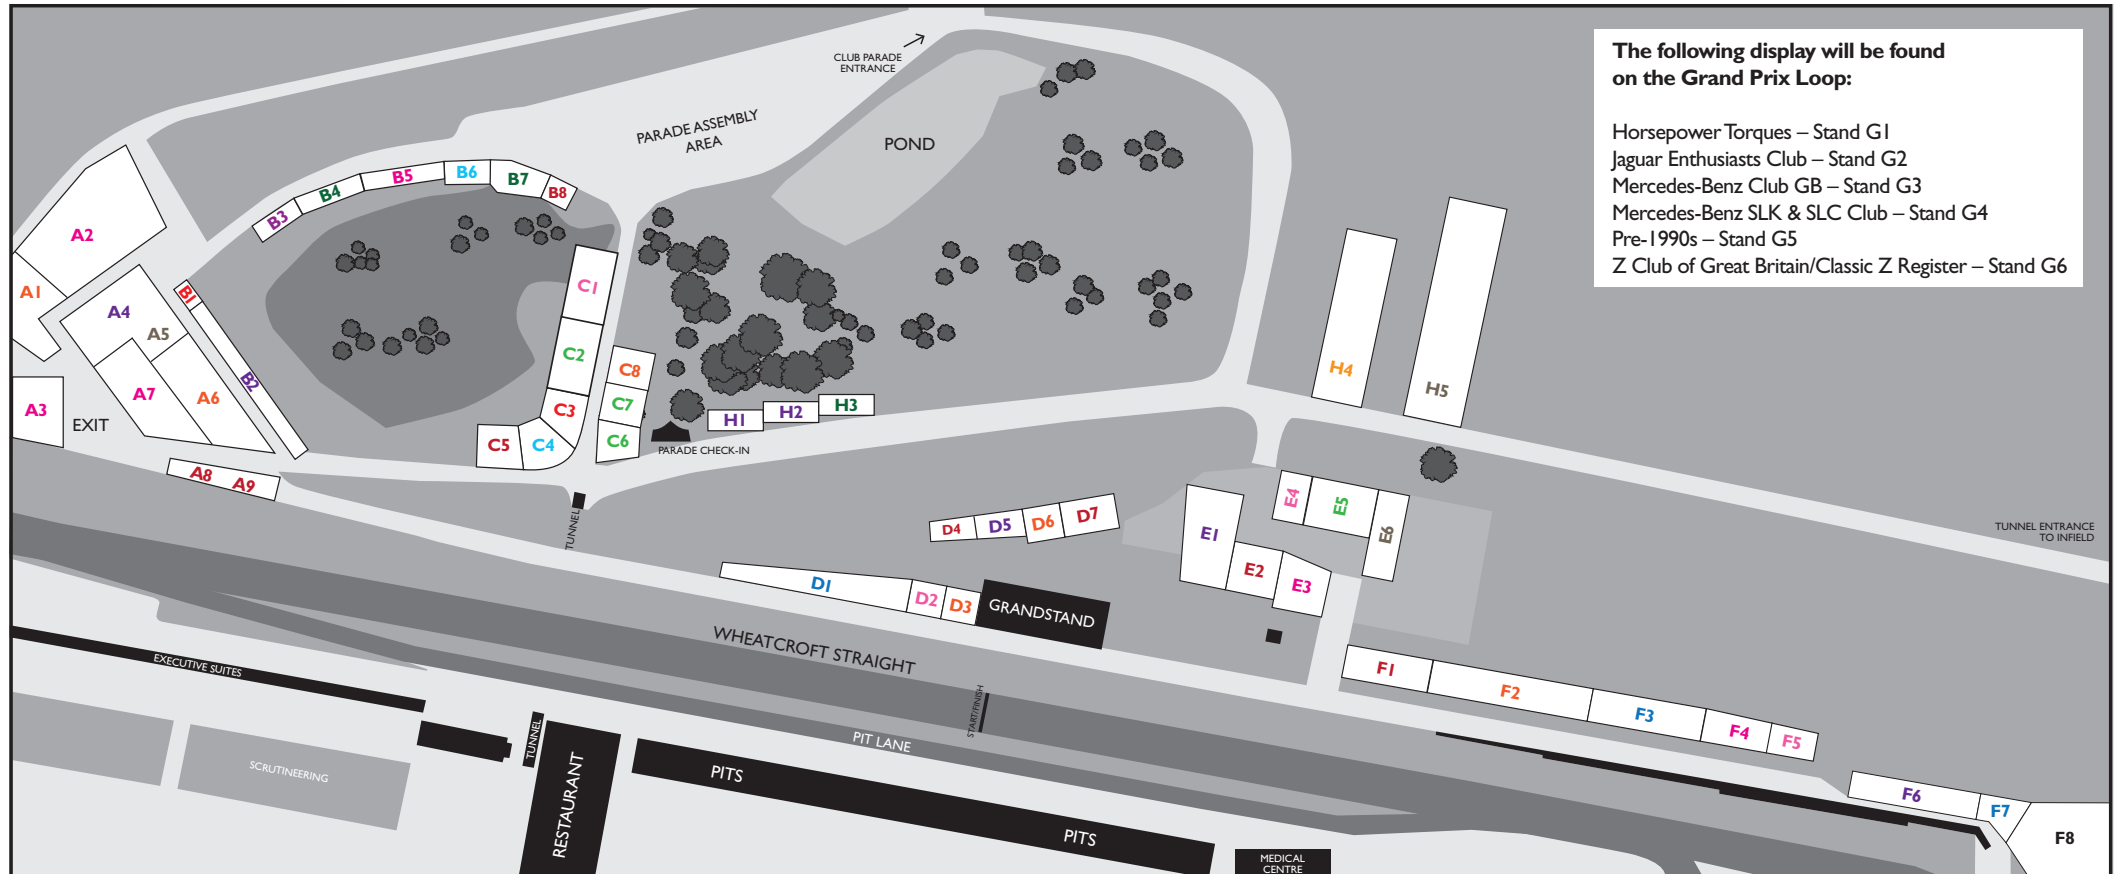

# DONINGTON PARK CAR CLUB AND PRE-1990 DISPLAY STANDS

FRIDAY 3<sup>RD</sup> | SATURDAY 4<sup>TH</sup> | SUNDAY 5<sup>TH</sup> MAY 2019

**The following display will be found on the Grand Prix Loop:**

- Horsepower Torques – Stand G1
- Jaguar Enthusiasts Club – Stand G2
- Mercedes-Benz Club GB – Stand G3
- Mercedes-Benz SLK & SLC Club – Stand G4
- Pre-1990s – Stand G5
- Z Club of Great Britain/Classic Z Register – Stand G6

Marcos Owners Club	H2
Mazda MX-5 Owners Club	B2
Mercedes-Benz Club	G3
Mercedes-Benz SLK & SLC Club	G4
MG Owners Club	A4
MGF Register of the MG Car Club	H1
Midget and Sprite Club	E1
Morgan Sports Car Club	F6
Mustang Owners Club GB	D5
Porsche Club GB	H5
Porsche Enthusiasts Club	E6
Potteries and South Cheshire MG Owners Club	A5
Pre-1990s Display Parking	G5
Reliant Sabre and Scimitar Owners Club	C1
Renault Owners Club	E4
Robin Hood Mini Club	F5
Rover P6 Club	D2

Sheffield Mini Club	F5
Slip & Grip Automotive	B1
South Cheshire Collectors Car Club	C5
South Leicester MG Club	D4
Stafford MG Enthusiasts Club	A8
Sunbeam Tiger Owners Club	E2
TR Drivers Club	D3
TR Register	A6
TVR Car Club	H4
UK S2000 Owners Club	B4
Vauxhall Viva Owners Club	C7
Z Club of GB/Classic Z Register	G6